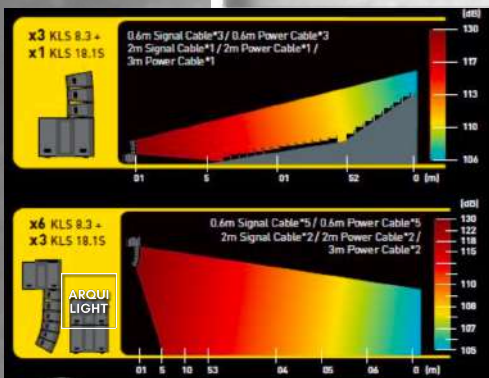

FEM
OPTIMIZED

FLAT PHASE
CURVE

FEATURES

Continuous power **1400W** | Frequency response **[±3dB] 60Hz-20kHz** | Max SPL **138dB**

ARQUI
LIGHT

FEATURES

Continuous power **1400W** | Frequency response **[±3dB] 60Hz-20kHz** | Max SPL **132dB**