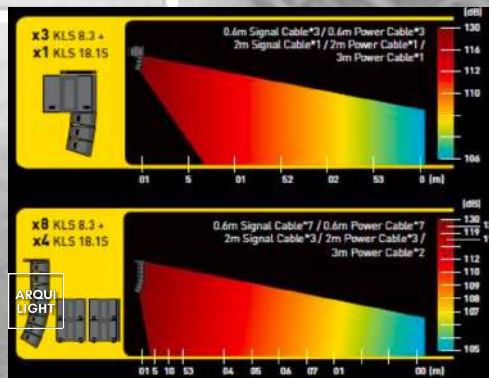

FEM
OPTIMIZED

FLAT PHASE
CURVE

FEATURES

Continuous power **1400W** | Frequency response **[±3dB] 60Hz-20kHz** | Max SPL **138dB**

ARQUI
LIGHT

FEATURES

Continuous power **1400W** | Frequency response **[±3dB] 60Hz-20kHz** | Max SPL **132dB**